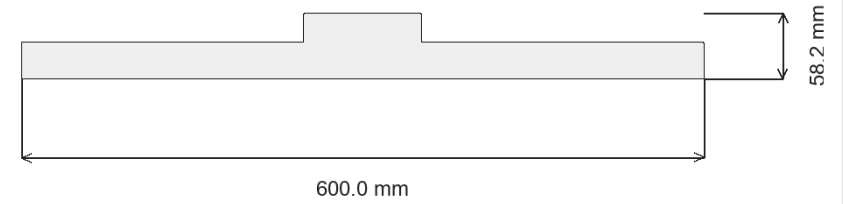

Technical Drawing

LIFA 150W with IEC connector

Indicative drawing with overall dimensions in mm.

Overall dimensions

Length (X): 600.0 mm

Width (Y): 407.0 mm

Height (Z): 58.2 mm

Top View

Front View

Side View

Isometric View