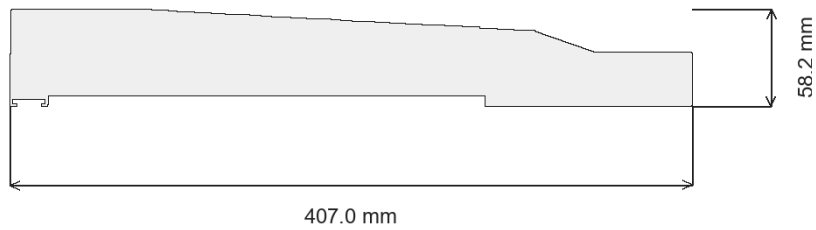

Technical Drawing

LIFA 150W with IEC connector

Indicative drawing with overall dimensions in mm.

Overall dimensions

Length (X): 600.0 mm

Width (Y): 407.0 mm

Height (Z): 58.2 mm

Top View

Front View

Side View

Isometric View