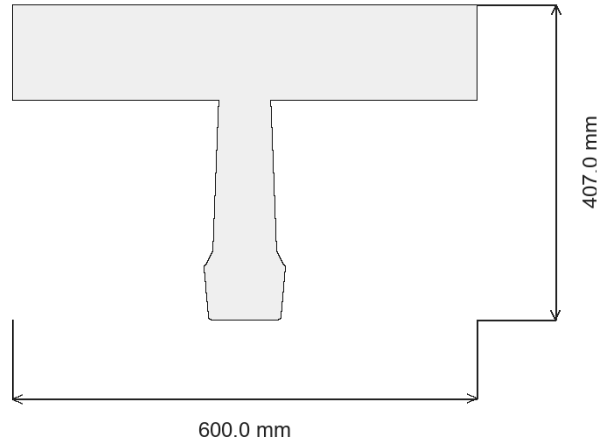

Technical Drawing

LIFA 150W with IEC connector

Indicative drawing with overall dimensions in mm.

Overall dimensions

Length (X): 600.0 mm

Width (Y): 407.0 mm

Height (Z): 58.2 mm

Top View

Front View

Side View

Isometric View