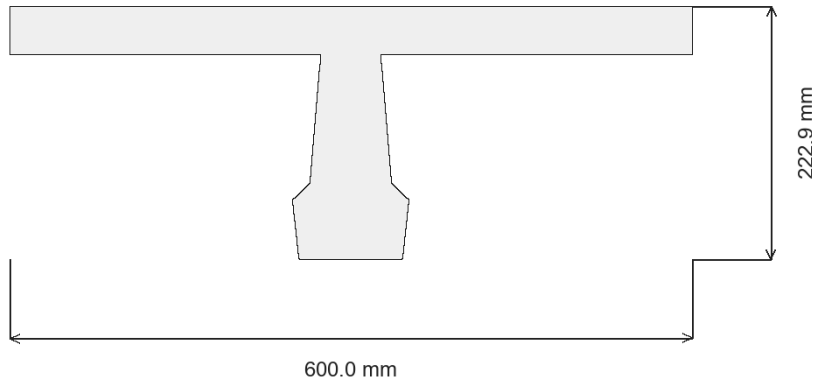

Technical Drawing

LIFA 40W with IEC connector

Indicative drawing with overall dimensions in mm.

Overall dimensions

Length (X): 600.0 mm

Width (Y): 222.9 mm

Height (Z): 53.0 mm

Top View

Front View

Side View

Isometric View