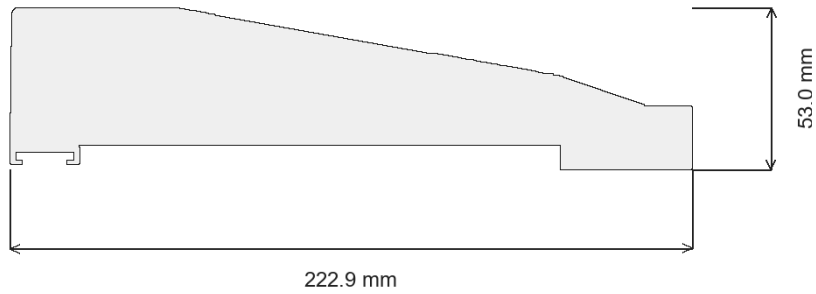

Technical Drawing

LIFA 40W with IEC connector

Indicative drawing with overall dimensions in mm.

Overall dimensions

Length (X): 600.0 mm

Width (Y): 222.9 mm

Height (Z): 53.0 mm

Top View

Front View

Side View

Isometric View