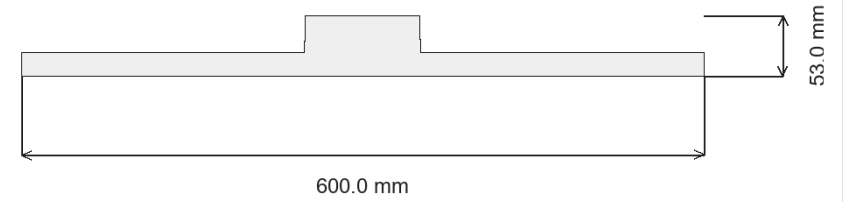

Technical Drawing

LIFA 40W with IEC connector

Indicative drawing with overall dimensions in mm.

Overall dimensions

Length (X): 600.0 mm

Width (Y): 222.9 mm

Height (Z): 53.0 mm

Top View

Front View

Side View

Isometric View