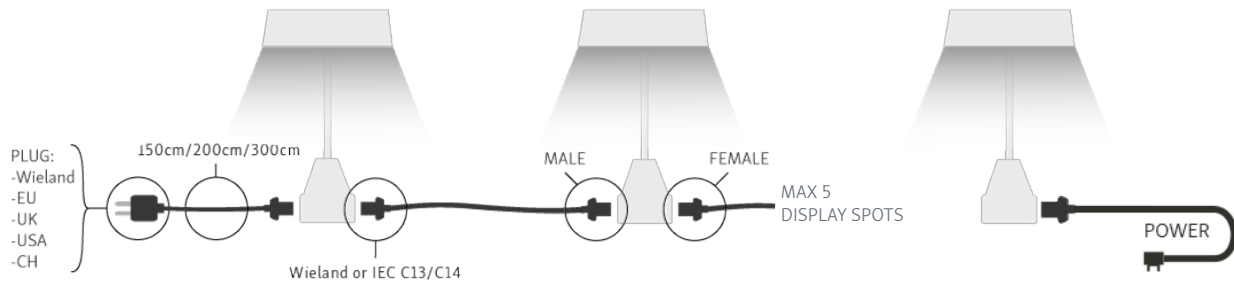

PRODUCT DATA SHEET: LAN-070-G6B

ARTICLE

Description NOVI LED Display spot 70W Grey linkable

CHARACTERISTICS

Material Aluminum
Colour Grey / Silver
In the box 1x Display spot, 1x power cable

ELECTRIC DATA

Power 70 Watt
Input voltage AC 100-240V
Input power DC 54V 1,3A
Adapter Built-in IEC C14 input + IEC C13 output
Linkeble Single or Serial connection (max 5)
Electrical safety class (I, II, III) I

LIGHT TECHNICAL PROPERTIES

Light source LED
Light colour Cool White
Colour temperature 5700k
Luminous flux 8600 Lumen
Beam angle 90°
LED type SMD
LED number 80
LED brand Cree

LIGHT DIRECTION

Rotating an tilting angle Rotating
Tilt angle 90°
Reflector / lens Symmetric with opal PMMA

ENVIRONMENTAL CHARACTERISTICS

Energy label A+
Energy consumption 70W

LIFESPAN

Lamp life time 30000 hrs
Number of switching cycles 15000

PRODUCT DATA SHEET: LAN-070-G6B

SIZES

DOORKOPPELBAAR

DIVERSE BEVESTIGINGSCLIPS