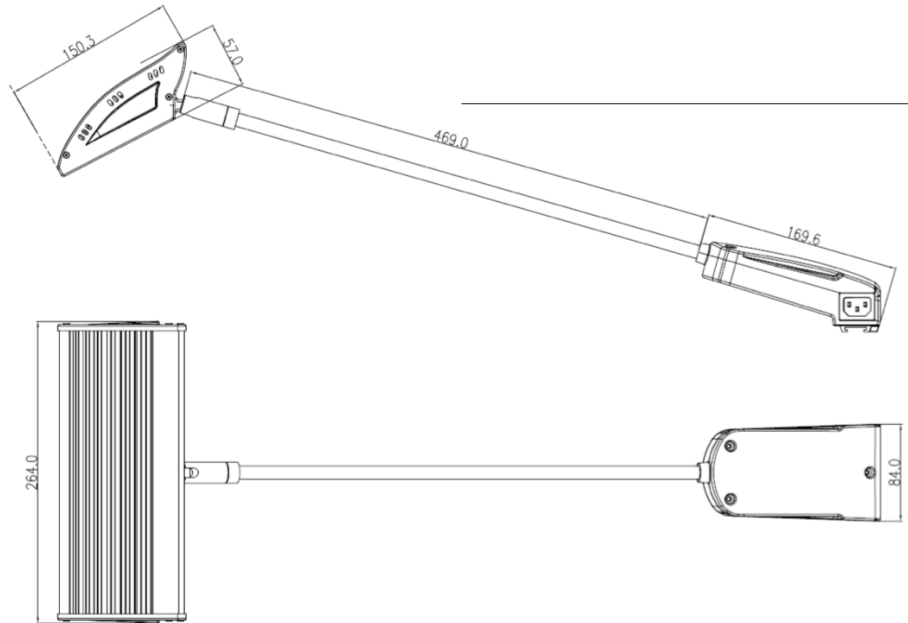

PRODUCT DATA SHEET: LAN-070-G6B

ARTICLE

Description NOVI LED Display spot 70W Grey linkable

CHARACTERISTICS

Material Aluminum
Colour Grey / Silver
In the box 1x Display spot, 1x power cable

ELECTRIC DATA

Power 70 Watt
Input voltage AC 100-240V
Input power DC 54V 1,3A
Adapter Built-in IEC C14 input + IEC C13 output
Linkeble Single or Serial connection (max 5)
Electrical safety class (I, II, III) I

LIGHT TECHNICAL PROPERTIES

Light source LED
Light colour Cool White
Colour temperature 5700k
Luminous flux 8600 Lumen
Beam angle 90°
LED type SMD
LED number 80
LED brand Cree

LIGHT DIRECTION

Rotating an tilting angle Rotating
Tilt angle 90°
Reflector / lens Symmetric with opal PMMA

DIMENSIONS & WEIGHT

Total dimensions (LxWxH) 760 x 264 x 57 mm
Arm length 469 mm
Head dimensions (LxWxH) 150 x 264 x 57 mm
Base dimensions (LxWxH) 170 x 84 x 52 mm
Weight 1400 g
Box dimensions (LxWxH) 790 x 290 x 75 mm

ENVIRONMENTAL CHARACTERISTICS

Energy label A+
Energy consumption 70W

LIFESPAN

Lamp life time 30000 hrs
Number of switching cycles 15000

PRODUCT DATA SHEET: LAN-070-G6B

SIZES

DOORKOPPELBAAR

DIVERSE BEVESTIGINGSCLIPS