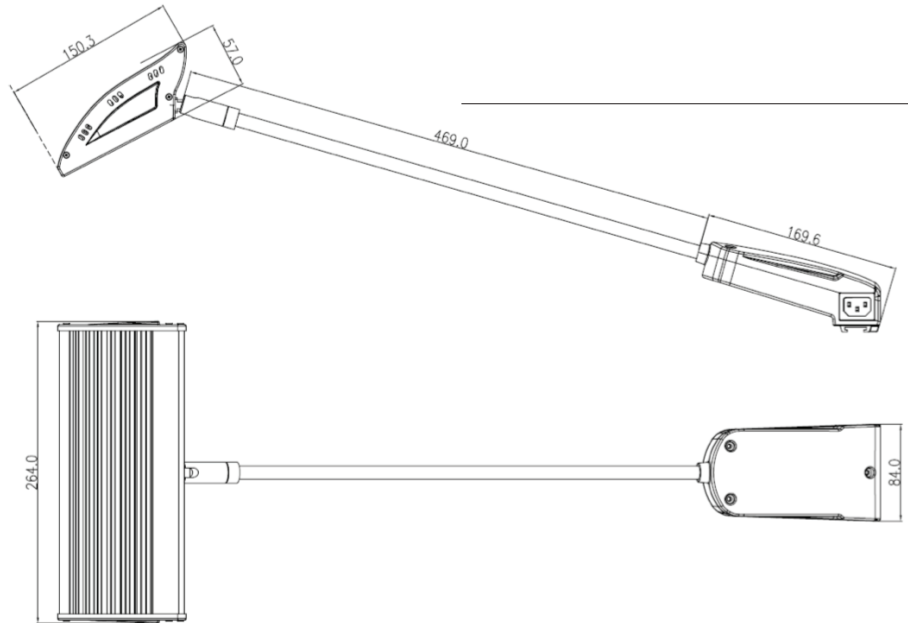

PRODUCT DATA SHEET: LAN-070-G6B

ARTICLE

Description NOVI LED Display spot 70W Grey linkable

CHARACTERISTICS

Material Aluminum
Colour Grey / Silver
In the box 1x Display spot, 1x power cable

ELECTRIC DATA

Power 70 Watt
Input voltage AC 100-240V
Input power DC 54V 1,3A
Adapter Built-in IEC C14 input + IEC C13 output
Linkeble Single or Serial connection (max 5)
Electrical safety class (I, II, III) I

LIGHT TECHNICAL PROPERTIES

Light source LED
Light colour Neutral White
Colour temperature 4000k
Luminous flux 8300 Lumen
Beam angle 90°
LED type SMD
LED number 80
LED brand Cree

LIGHT DIRECTION

Rotating an tilting angle Rotating
Tilt angle 90°
Reflector / lens Symmetric with opal PMMA

DIMENSIONS & WEIGHT

Total dimensions (LxWxH) 760 x 264 x 57 mm
Arm length 469 mm
Head dimensions (LxWxH) 150 x 264 x 57 mm
Base dimensions (LxWxH) 170 x 84 x 52 mm
Weight 1400 g
Box dimensions (LxWxH) 790 x 290 x 75 mm

ENVIRONMENTAL CHARACTERISTICS

Energy label A+
Energy consumption 70W

LIFESPAN

Lamp life time 30000 hrs
Number of switching cycles 15000

PRODUCT DATA SHEET: LAN-070-G4B

SIZES

DOORKOPPELBAAR

DIVERSE BEVESTIGINGSCLIPS