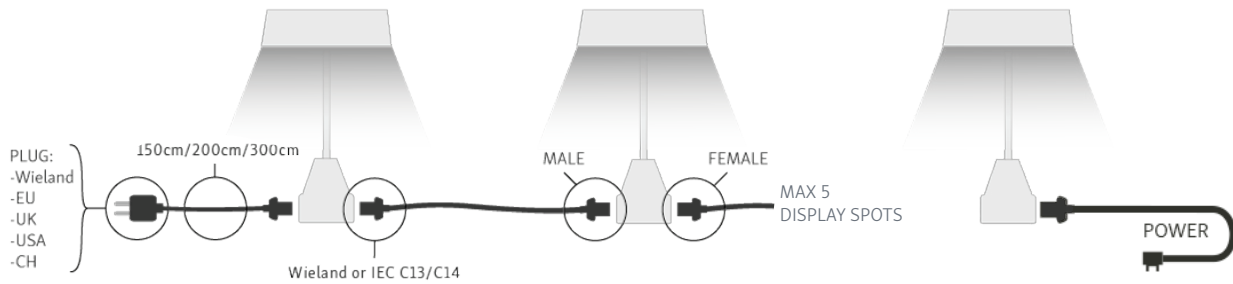

PRODUCT DATA SHEET: LAN-070-G6B

ARTICLE

Description NOVI LED Display spot 70W Grey linkable

CHARACTERISTICS

Material Aluminum
Colour Grey / Silver
In the box 1x Display spot, 1x power cable

ELECTRIC DATA

Power 70 Watt
Input voltage AC 100-240V
Input power DC 54V 1,3A
Adapter Built-in IEC C14 input + IEC C13 output
Linkeble Single or Serial connection (max 5)
Electrical safety class (I, II, III) I

LIGHT TECHNICAL PROPERTIES

Light source LED
Light colour Neutral White
Colour temperature 4000k
Luminous flux 8300 Lumen
Beam angle 90°
LED type SMD
LED number 80
LED brand Cree

LIGHT DIRECTION

Rotating an tilting angle Rotating
Tilt angle 90°
Reflector / lens Symmetric with opal PMMA

ENVIRONMENTAL CHARACTERISTICS

Energy label A+
Energy consumption 70W

LIFESPAN

Lamp life time 30000 hrs
Number of switching cycles 15000

PRODUCT DATA SHEET: LAN-070-G4B

SIZES

DOORKOPPELBAAR

DIVERSE BEVESTIGINGSCLIPS