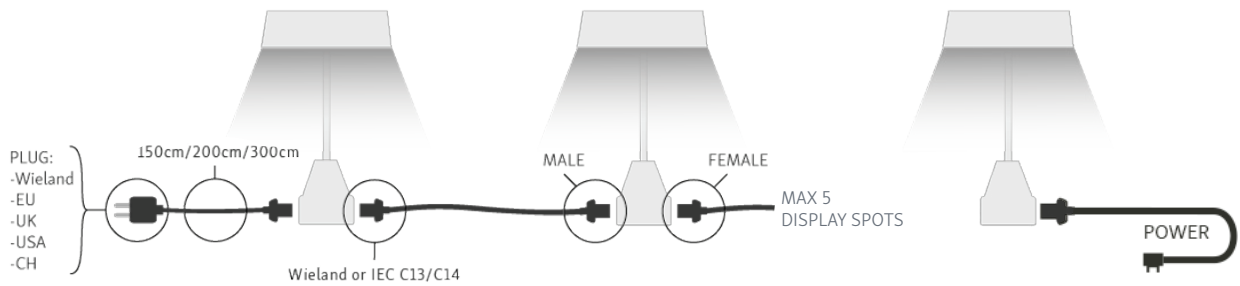

PRODUCT DATA SHEET: LAN-070-G4B-W

ARTICLE

Description NOVI LED Display spot 70W Grey linkable Wieland

CHARACTERISTICS

Material Aluminum
Colour Grey / Silver
In the box 1x Display spot

ELECTRIC DATA

Power 70 Watt
Input voltage AC 100-240V
Input power DC 54V 1,3A
Adapter Built-in Wieland GST18 (Male + Female)
Linkeble Single or Serial connection (max 5)
Electrical safety class (I, II, III) I

LIGHT TECHNICAL PROPERTIES

Light source LED
Light colour Neutral White
Colour temperature 4000k
Luminous flux 8300 Lumen
Beam angle 90°
LED type SMD
LED number 80
LED brand Cree

LIGHT DIRECTION

Rotating an tilting angle Rotating
Tilt angle 90°
Reflector / lens Symmetric with opal PMMA

ENVIRONMENTAL CHARACTERISTICS

Energy label A+
Energy consumption 70W

LIFESPAN

Lamp life time 30000 hrs
Number of switching cycles 15000

PRODUCT DATA SHEET: LAN-070-G4B-W

SIZES

DOORKOPPELBAAR

DIVERSE BEVESTIGINGSCLIPS