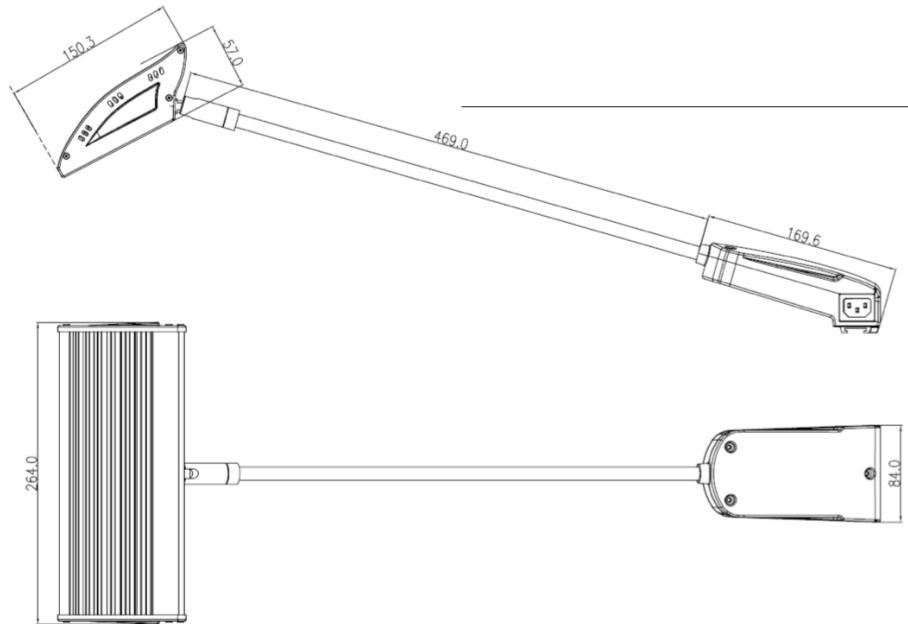

PRODUCT DATA SHEET: LAN-070-G4B-W

ARTICLE

Description NOVI LED Display spot 70W Grey linkable Wieland

CHARACTERISTICS

Material Aluminum
Colour Grey / Silver
In the box 1x Display spot

ELECTRIC DATA

Power 70 Watt
Input voltage AC 100-240V
Input power DC 54V 1,3A
Adapter Built-in Wieland GST18 (Male + Female)
Linkeble Single or Serial connection (max 5)
Electrical safety class (I, II, III) I

LIGHT TECHNICAL PROPERTIES

Light source LED
Light colour Neutral White
Colour temperature 4000k
Luminous flux 8300 Lumen
Beam angle 90°
LED type SMD
LED number 80
LED brand Cree

LIGHT DIRECTION

Rotating an tilting angle Rotating
Tilt angle 90°
Reflector / lens Symmetric with opal PMMA

DIMENSIONS & WEIGHT

Total dimensions (LxWxH) 760 x 264 x 57 mm
Arm length 469 mm
Head dimensions (LxWxH) 150 x 264 x 57 mm
Base dimensions (LxWxH) 170 x 84 x 52 mm
Weight 1400 g
Box dimensions (LxWxH) 790 x 290 x 75 mm

ENVIRONMENTAL CHARACTERISTICS

Energy label A+
Energy consumption 70W

LIFESPAN

Lamp life time 30000 hrs
Number of switching cycles 15000

PRODUCT DATA SHEET: LAN-070-G4B-W

SIZES

DOORKOPPELBAAR

DIVERSE BEVESTIGINGSCLIPS