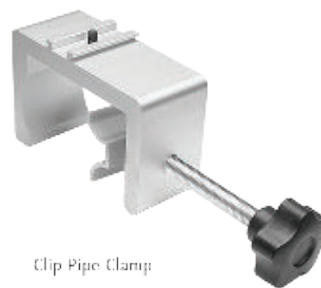

### LIFESPAN

**Lamp life time** 30000 hrs  
**Number of switching cycles** 15000

PRODUCT DATA SHEET: LAN-050-G4B-W

SIZES

DOORKOPPELBAAR

DIVERSE BEVESTIGINGSCLIPS

Clip Alvision beMatrix

Clip Custom 10/17 cm

Clip Pipe Clamp

Clip Modul/Syma

Clip Octanorm 1

Clip Octanorm 2

Clip Panel 16/19/22 mm

Clip Angle 7.60°

Clip Truss Hook 30/40 cm