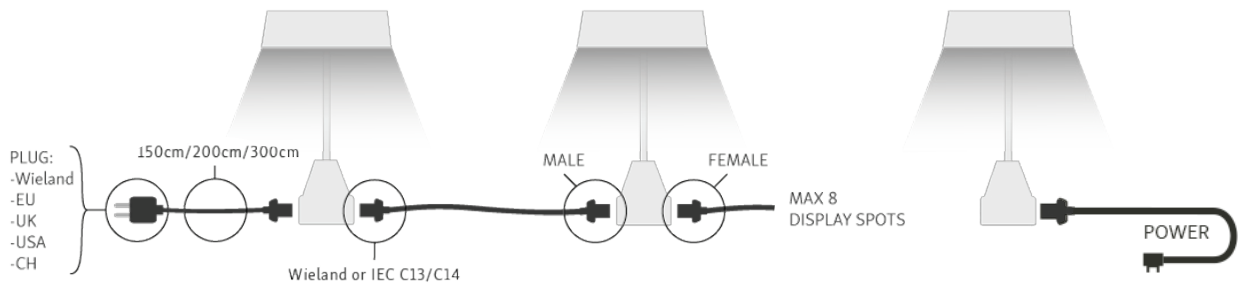

### LIFESPAN

**Lamp life time** 30000 hrs  
**Number of switching cycles** 15000

PRODUCT DATA SHEET: LAN-050-G4B-W

SIZES

DOORKOPPELBAAR

DIVERSE BEVESTIGINGSCLIPS

Clip Alvision beMatrix

Clip Custom 10/17 cm

Clip Pipe Clamp

Clip Modul/Syma

Clip Octanorm 1

Clip Octanorm 2

Clip Panel 16/19/22 mm

Clip Angle 7.60°

Clip Truss Hook 30/40 cm