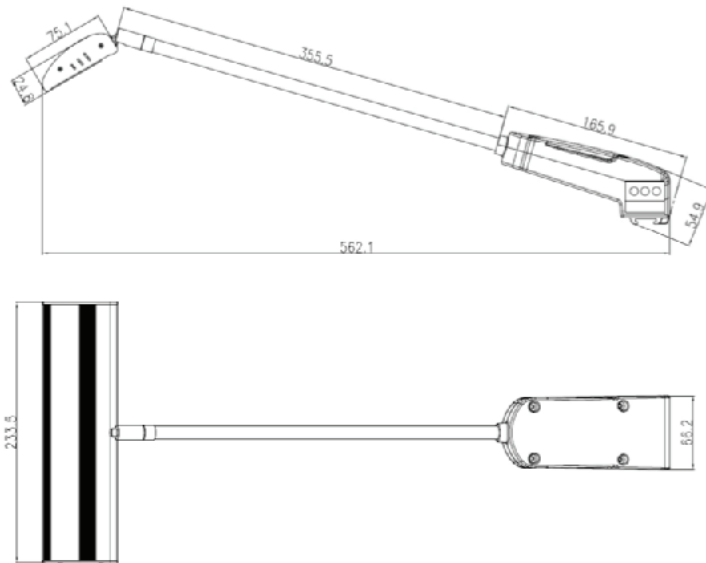

PRODUCT DATA SHEET: LAM-025-G6B-W

SIZES