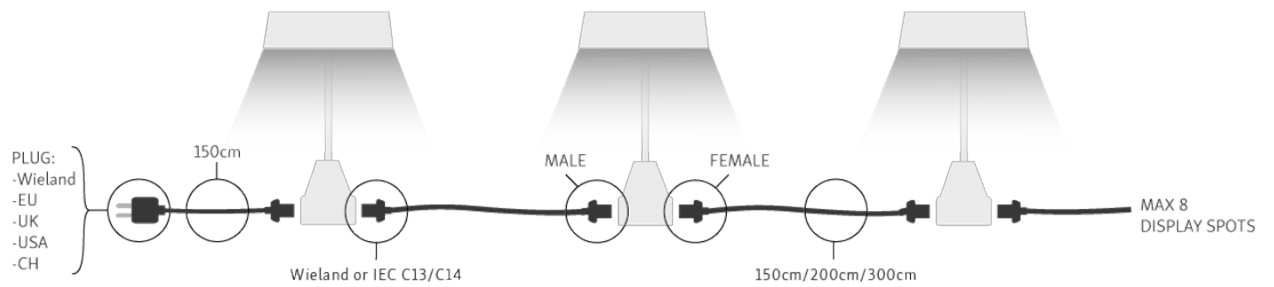

ENVIRONMENTAL CHARACTERISTICS

Energy label A+
Energy consumption 25W

LIFESPAN

Lamp life time 30000 hrs
Number of switching cycles 15000

PRODUCT DATA SHEET: LAM-025-G6B-W

SIZES

DOORKOPPELBAAR

DIVERSE BEVESTIGINGSCLIPS

Clip Alvision beMatrix

Clip Custom 10/17 cm

Clip Pipe Clamp

Clip Modul/Syma

Clip Octanorm 1

Clip Octanorm 2

Clip Panel 16/19/22 mm

Clip Angle 7.60°