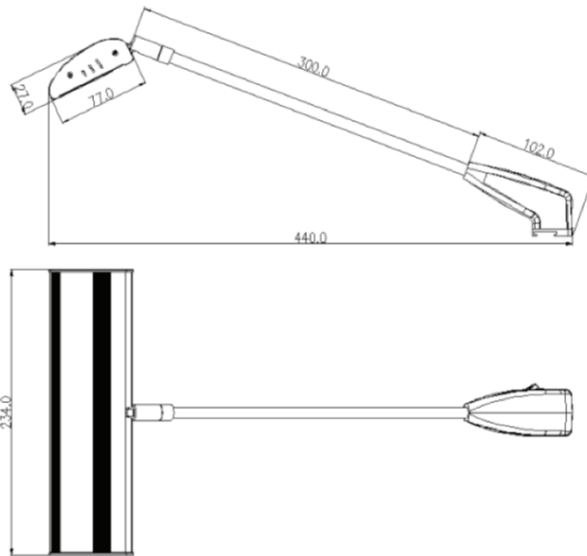

PRODUCT DATA SHEET: LAM-025-G4E

ARTICLE

Description META LED Armlight 25W Grey with power supply

CHARACTERISTICS

Material Aluminum
Colour Grey / Silver
In the box 1x Display spot, 1x power cable

ELECTRIC DATA

LIGHT DIRECTION

Rotating an tilting angle Rotating
Tilt angle 90°
Reflector / lens Symmetric

DIMENSIONS & WEIGHT

Total dimensions (LxWxH) 480x 234 x 27 mm
Arm length 300 mm
Head dimensions (LxWxH) 75 x 234 x 25 mm
Base dimensions (LxWxH) 102 x 37 x 38 mm
Weight 530 g
Box dimensions (LxWxH) 585 x 265 x 60 mm

ENVIRONMENTAL CHARACTERISTICS

Energy label A+
Energy consumption 25W

LIFESPAN

Lamp life time 30000 hrs
Number of switching cycles 15000

PRODUCT DATA SHEET: LAM-025-G4E

SIZES

POWER

DIVERSE BEVESTIGINGSCLIPS

Clip Aluision beMatrix

Clip Custom 10/17 cm

Clip Pipe Clamp

Clip Modul/Syma

Clip Octanorm 1

Clip Octanorm 2

Clip Panel 16/19/22 mm

Clip Angle 7.60°