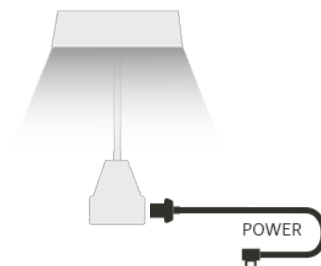

PRODUCT DATA SHEET: LAM-025-G4E

SIZES

POWER

DIVERSE BEVESTIGINGSCLIPS