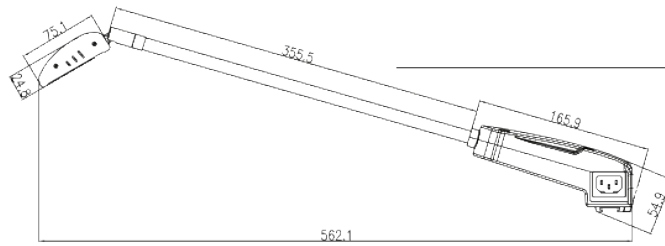

PRODUCT DATA SHEET: LAM-025-G4B

SIZES