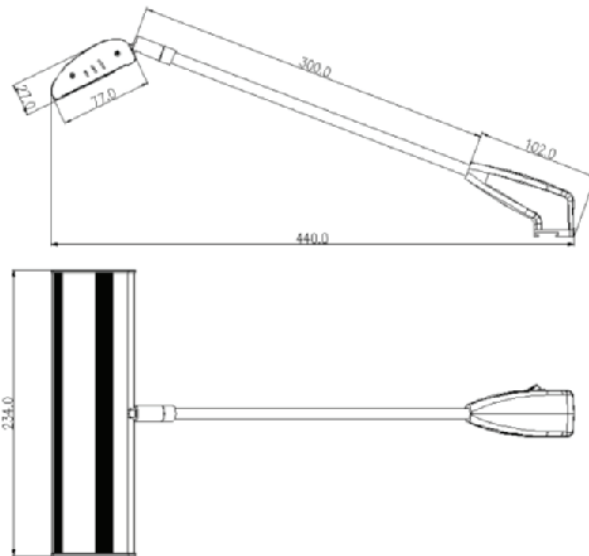

PRODUCT DATA SHEET: LAM-025-G3E

ARTICLE

Description META LED Armlight 25W Grey with power supply

CHARACTERISTICS

Material Aluminum
Colour Grey / Silver
In the box 1x Display spot, 1x power cable

ELECTRIC DATA

LIGHT DIRECTION

Rotating an tilting angle Rotating
Tilt angle 90°
Reflector / lens Symmetric

DIMENSIONS & WEIGHT

Total dimensions (LxWxH) 480x 234 x 27 mm
Arm length 300 mm
Head dimensions (LxWxH) 75 x 234 x 25 mm
Base dimensions (LxWxH) 102 x 37 x 38 mm
Weight 530 g
Box dimensions (LxWxH) 585 x 265 x 60 mm

ENVIRONMENTAL CHARACTERISTICS

Energy label A+
Energy consumption 25W

LIFESPAN

Lamp life time 30000 hrs
Number of switching cycles 15000

PRODUCT DATA SHEET: LAM-025-G3E

SIZES

POWER

DIVERSE BEVESTIGINGSCLIPS

Clip Aluision beMatrix

Clip Custom 10/17 cm

Clip Pipe Clamp

Clip Modul/Syma

Clip Octanorm 1

Clip Octanorm 2

Clip Panel 16/19/22 mm

Clip Angle 7.60°