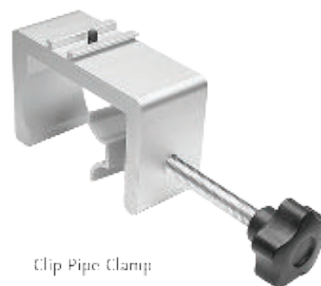

PRODUCT DATA SHEET: LAM-025-G3E

ARTICLE

Description META LED Armlight 25W Grey with power supply

CHARACTERISTICS

Material Aluminum
Colour Grey / Silver
In the box 1x Display spot, 1x power cable

ELECTRIC DATA

LIGHT DIRECTION

Rotating an tilting angle Rotating
Tilt angle 90°
Reflector / lens Symmetric

DIMENSIONS & WEIGHT

Total dimensions (LxWxH) 480x 234 x 27 mm
Arm length 300 mm
Head dimensions (LxWxH) 75 x 234 x 25 mm
Base dimensions (LxWxH) 102 x 37 x 38 mm
Weight 530 g
Box dimensions (LxWxH) 585 x 265 x 60 mm

Clip Aluision beMatrix

Clip Custom 10/17 cm

Clip Pipe Clamp

Clip Modul/Syma

Clip Octanorm 1

Clip Octanorm 2

Clip Panel 16/19/22 mm

Clip Angle 7.60°