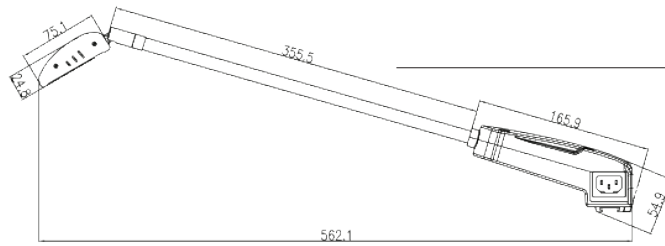

PRODUCT DATA SHEET: LAM-025-G3B

SIZES