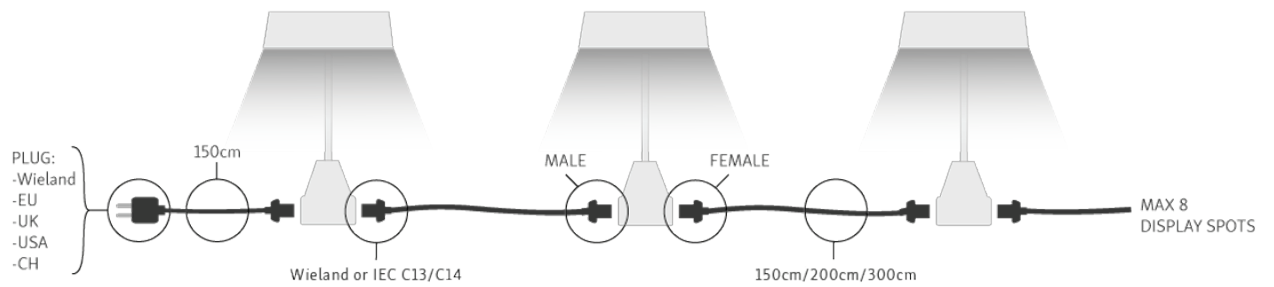

PRODUCT DATA SHEET: LAM-025-G3B

ARTICLE

Description META LED Display spot 25W Grey linkable

CHARACTERISTICS

Material Aluminum
Colour Grey / Silver
In the box 1x Display spot, 1x power cable

ELECTRIC DATA

Power 25 Watt
Input voltage AC 100-240V
Input power DC 27-35V 0,65A
Adapter Built-in IEC C14 input + IEC C13 output
Linkeble Single or Serial connection (max 8)
Electrical safety class (I, II, III) I

ENVIRONMENTAL CHARACTERISTICS

Energy label A+
Energy consumption 25W

LIFESPAN

Lamp life time 30000 hrs
Number of switching cycles 15000

PRODUCT DATA SHEET: LAM-025-G3B

SIZES

DOORKOPPELBAAR

DIVERSE BEVESTIGINGSCLIPS

Clip Alvision beMatrix

Clip Custom 10/17 cm

Clip Pipe Clamp

Clip Modul/Syma

Clip Octanorm 1

Clip Octanorm 2

Clip Panel 16/19/22 mm

Clip Angle 7.60°