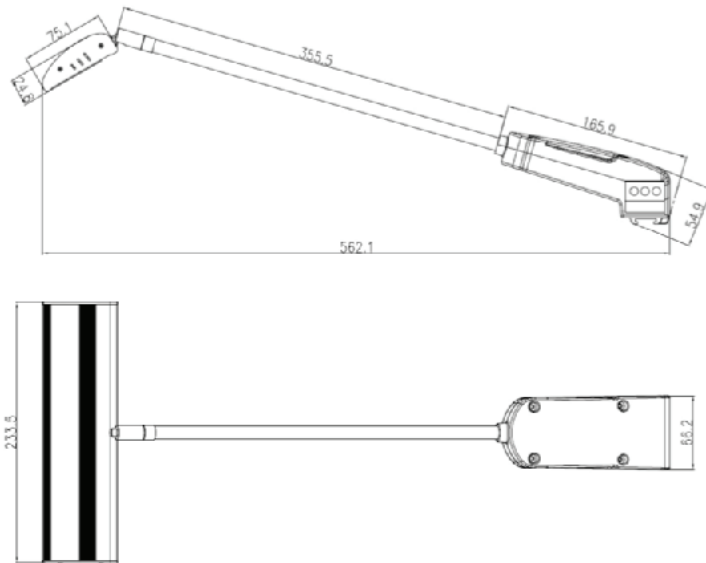

PRODUCT DATA SHEET: LAM-025-G3B-W

ARTICLE

Description META LED Display spot 25W Grey linkable Wieland

CHARACTERISTICS

Material Aluminum
Colour Grey / Silver
In the box 1x Display spot, 1x power cable

ELECTRIC DATA

DIMENSIONS & WEIGHT

Total dimensions (LxWxH) 562 x 234 x 55 mm
Arm length 356 mm
Head dimensions (LxWxH) 75 x 234 x 25 mm
Base dimensions (LxWxH) 166 x 66 x 55 mm
Weight 900 g
Box dimensions (LxWxH) 585 x 265 x 60 mm

ENVIRONMENTAL CHARACTERISTICS

Energy label A+
Energy consumption 25W

LIFESPAN

Lamp life time 30000 hrs
Number of switching cycles 15000

PRODUCT DATA SHEET: LAM-025-G3B-W

SIZES

DOORKOPPELBAAR

DIVERSE BEVESTIGINGSCLIPS

Clip Aluision beMatrix

Clip Custom 10/17 cm

Clip Pipe Clamp

Clip Modul/Syma

Clip Octanorm 1

Clip Octanorm 2

Clip Panel 16/19/22 mm

Clip Angle 7.60°