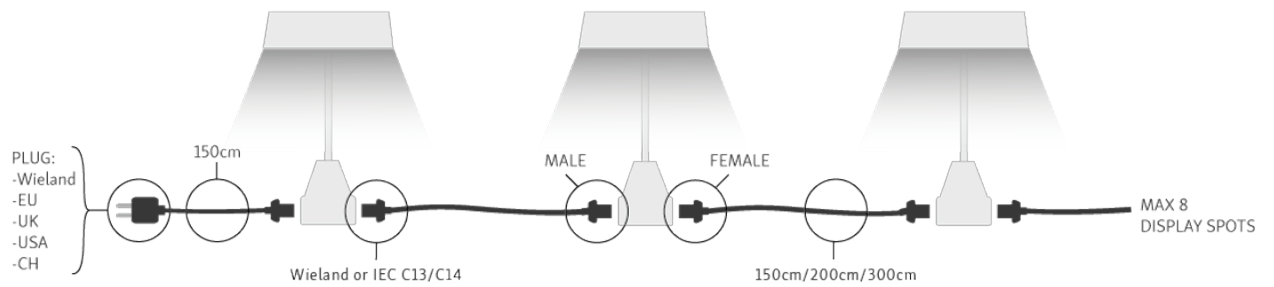

PRODUCT DATA SHEET: LAM-025-G3B-W

ARTICLE

Description META LED Display spot 25W Grey linkable Wieland

CHARACTERISTICS

Material Aluminum
Colour Grey / Silver
In the box 1x Display spot, 1x power cable

ELECTRIC DATA

ENVIRONMENTAL CHARACTERISTICS

Energy label A+
Energy consumption 25W

LIFESPAN

Lamp life time 30000 hrs
Number of switching cycles 15000

PRODUCT DATA SHEET: LAM-025-G3B-W

SIZES

DOORKOPPELBAAR

DIVERSE BEVESTIGINGSCLIPS

Clip Aluision beMatrix

Clip Custom 10/17 cm

Clip Pipe Clamp

Clip Modul/Syma

Clip Octanorm 1

Clip Octanorm 2

Clip Panel 16/19/22 mm

Clip Angle 7.60°