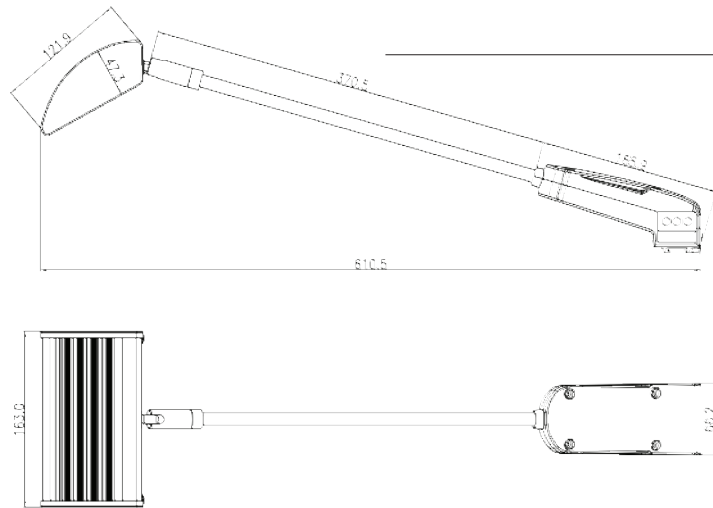

PRODUCT DATA SHEET: LAL-030-G6B

ARTICLE

Description LUMI LED Display spot 30W Grey linkable

CHARACTERISTICS

Material Aluminum
Colour Grey / Silver
In the box 1x Display spot, 1x power cable

ELECTRIC DATA

Power 30 Watt
Input voltage AC 100-240V
Input power DC 30-36V 0,9A
Adapter Built-in IEC C14 input + IEC C13 output
Linkeble Single or Serial connection (max 8)
Electrical safety class (I, II, III) I

DIMENSIONS & WEIGHT

Total dimensions (LxWxH) 610 x 163 x 55 mm
Arm length 370 mm
Head dimensions (LxWxH) 121 x 163 x 47 mm
Base dimensions (LxWxH) 166 x 66 x 55 mm
Weight 950 g
Box dimensions (LxWxH) 690 x 180 x 70 mm

ENVIRONMENTAL CHARACTERISTICS

Energy label A+
Energy consumption 30W

LIFESPAN

Lamp life time 30000 hrs
Number of switching cycles 15000

PRODUCT DATA SHEET: LAL-030-G6B

SIZES

DOORKOPPELBAAR

DIVERSE BEVESTIGINGSCLIPS

Clip Alvision beMatrix

Clip Custom 10/17 cm

Clip Pipe Clamp

Clip Modul/Syma

Clip Octanorm 1

Clip Octanorm 2

Clip Panel 16/19/22 mm

Clip Angle 7.60°