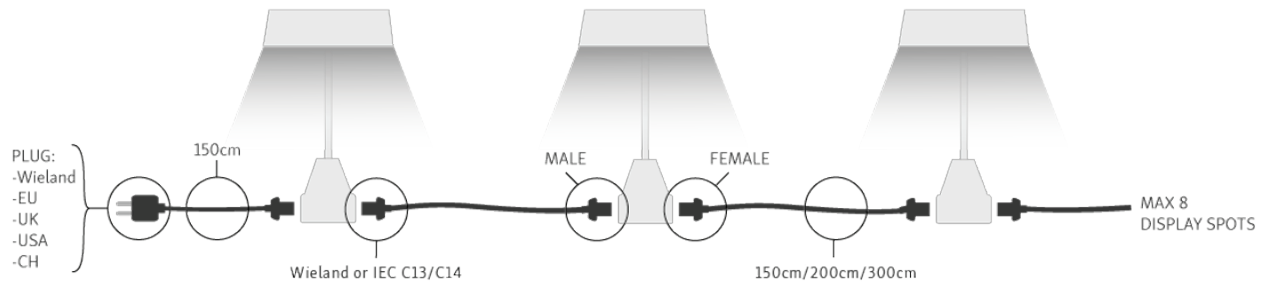

PRODUCT DATA SHEET: LAL-030-G6B

ARTICLE

Description LUMI LED Display spot 30W Grey linkable

CHARACTERISTICS

Material Aluminum
Colour Grey / Silver
In the box 1x Display spot, 1x power cable

ELECTRIC DATA

Power 30 Watt
Input voltage AC 100-240V
Input power DC 30-36V 0,9A
Adapter Built-in IEC C14 input + IEC C13 output
Linkeble Single or Serial connection (max 8)
Electrical safety class (I, II, III) I

ENVIRONMENTAL CHARACTERISTICS

Energy label A+
Energy consumption 30W

LIFESPAN

Lamp life time 30000 hrs
Number of switching cycles 15000

PRODUCT DATA SHEET: LAL-030-G6B

SIZES

DOORKOPPELBAAR

DIVERSE BEVESTIGINGSCLIPS

Clip Alvision beMatrix

Clip Custom 10/17 cm

Clip Pipe Clamp

Clip Modul/Syma

Clip Octanorm 1

Clip Octanorm 2

Clip Panel 16/19/22 mm

Clip Angle 7.60°