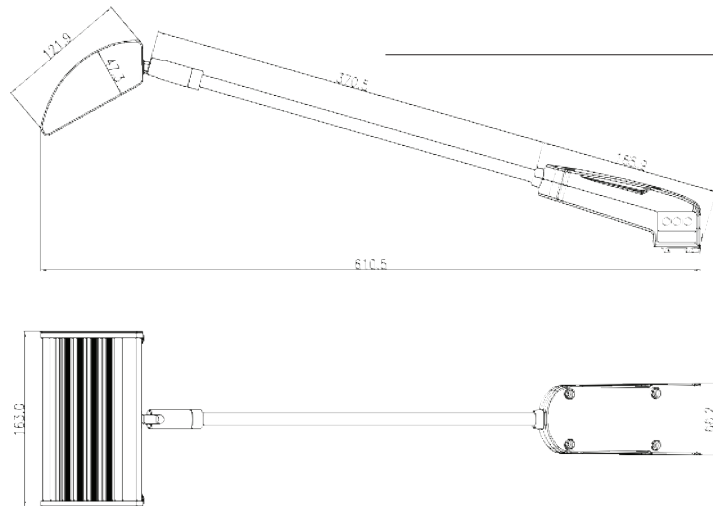

PRODUCT DATA SHEET: LAL-030-G6B-W

ARTICLE

Description LUMI LED Display spot 30W Grey linkable Wieland

CHARACTERISTICS

Material Aluminum
Colour Grey / Silver
In the box 1x Display spot, 1x power cable

ELECTRIC DATA

DIMENSIONS & WEIGHT

Total dimensions (LxWxH) 610 x 163 x 55 mm
Arm length 370 mm
Head dimensions (LxWxH) 121 x 163 x 47 mm
Base dimensions (LxWxH) 166 x 66 x 55 mm
Weight 950 g
Box dimensions (LxWxH) 690 x 180 x 70 mm

ENVIRONMENTAL CHARACTERISTICS

Energy label A+
Energy consumption 30W

LIFESPAN

Lamp life time 30000 hrs
Number of switching cycles 15000

PRODUCT DATA SHEET: LAL-030-G6B

SIZES

DOORKOPPELBAAR

DIVERSE BEVESTIGINGSCLIPS

Clip Alvision beMatrix

Clip Custom 10/17 cm

Clip Pipe Clamp

Clip Modul/Syma

Clip Octanorm 1

Clip Octanorm 2

Clip Panel 16/19/22 mm

Clip Angle 7.60°