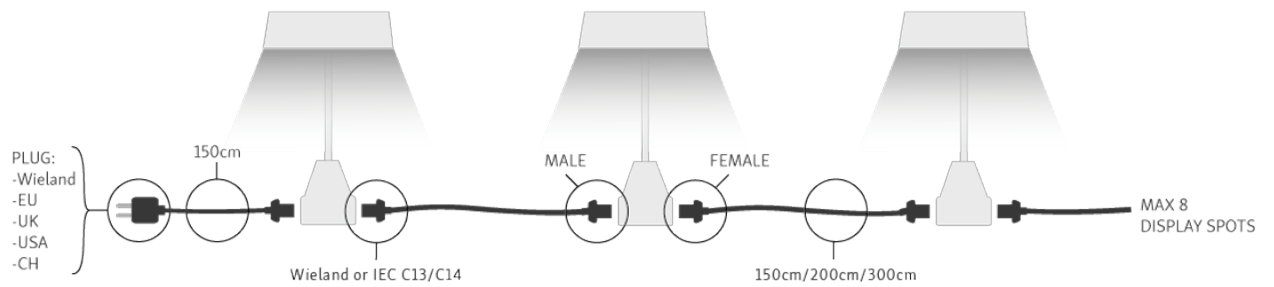

ENVIRONMENTAL CHARACTERISTICS

Energy label A+
Energy consumption 30W

LIFESPAN

Lamp life time 30000 hrs
Number of switching cycles 15000

PRODUCT DATA SHEET: LAL-030-G6B

SIZES

DOORKOPPELBAAR

DIVERSE BEVESTIGINGSCLIPS

Clip Alvision beMatrix

Clip Custom 10/17 cm

Clip Pipe Clamp

Clip Modul/Syma

Clip Octanorm 1

Clip Octanorm 2

Clip Panel 16/19/22 mm

Clip Angle 7.60°