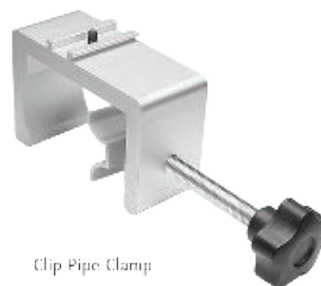

PRODUCT DATA SHEET: LAL-030-G6B-W

ARTICLE

Description LUMI LED Display spot 30W Grey linkable Wieland

CHARACTERISTICS

Material Aluminum
Colour Grey / Silver
In the box 1x Display spot, 1x power cable

ELECTRIC DATA

Clip Alvision beMatrix

Clip Custom 10/17 cm

Clip Pipe Clamp

Clip Modul/Syma

Clip Octanorm 1

Clip Octanorm 2

Clip Panel 16/19/22 mm

Clip Angle 7.60°