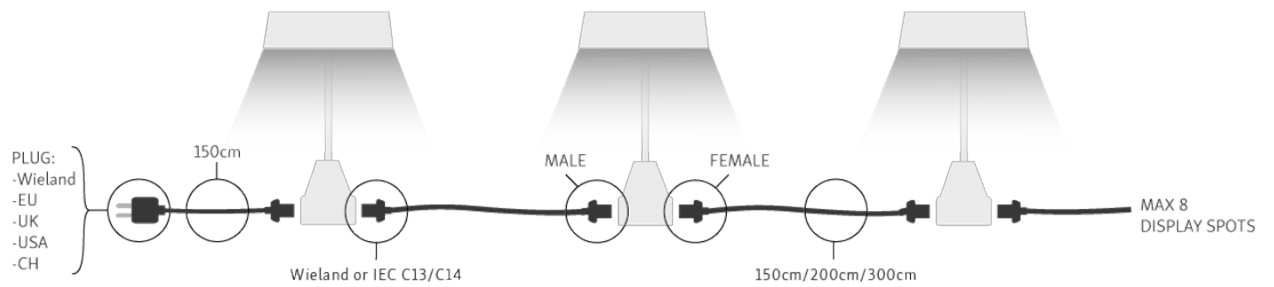

ENVIRONMENTAL CHARACTERISTICS

Energy label A+
Energy consumption 30W

LIFESPAN

Lamp life time 30000 hrs
Number of switching cycles 15000

PRODUCT DATA SHEET: LAL-030-G4B-W

SIZES

DOORKOPPELBAAR

DIVERSE BEVESTIGINGSCLIPS

Clip Alvision beMatrix

Clip Custom 10/17 cm

Clip Pipe Clamp

Clip Modul/Syma

Clip Octanorm 1

Clip Octanorm 2

Clip Panel 16/19/22 mm

Clip Angle 7.60°