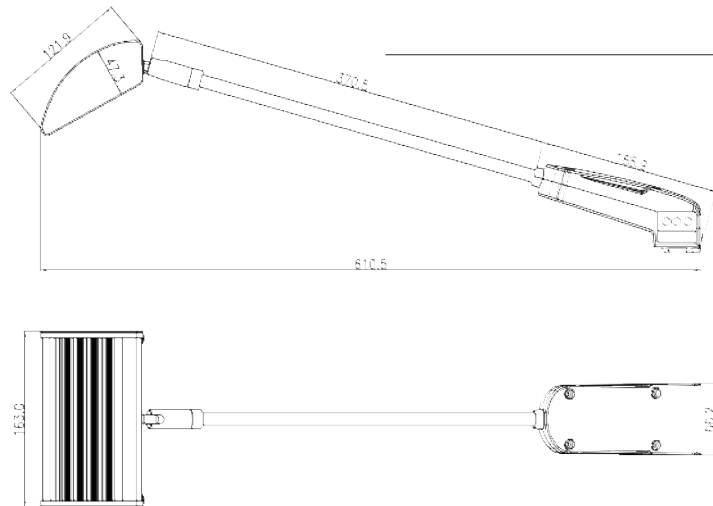

PRODUCT DATA SHEET: LAL-030-G4B-W

ARTICLE

Description LUMI LED Display spot 30W Grey linkable

CHARACTERISTICS

Material Aluminum
Colour Grey / Silver
In the box 1x Display spot, 1x power cable

ELECTRIC DATA

DIMENSIONS & WEIGHT

Total dimensions (LxWxH) 610 x 163 x 55 mm
Arm length 370 mm
Head dimensions (LxWxH) 121 x 163 x 47 mm
Base dimensions (LxWxH) 166 x 66 x 55 mm
Weight 950 g
Box dimensions (LxWxH) 690 x 180 x 70 mm

ENVIRONMENTAL CHARACTERISTICS

Energy label A+
Energy consumption 30W

LIFESPAN

Lamp life time 30000 hrs
Number of switching cycles 15000

PRODUCT DATA SHEET: LAL-030-G4B-W

SIZES

DOORKOPPELBAAR

DIVERSE BEVESTIGINGSCLIPS

Clip Alvision beMatrix

Clip Custom 10/17 cm

Clip Pipe Clamp

Clip Modul/Syma

Clip Octanorm 1

Clip Octanorm 2

Clip Panel 16/19/22 mm

Clip Angle 7.60°