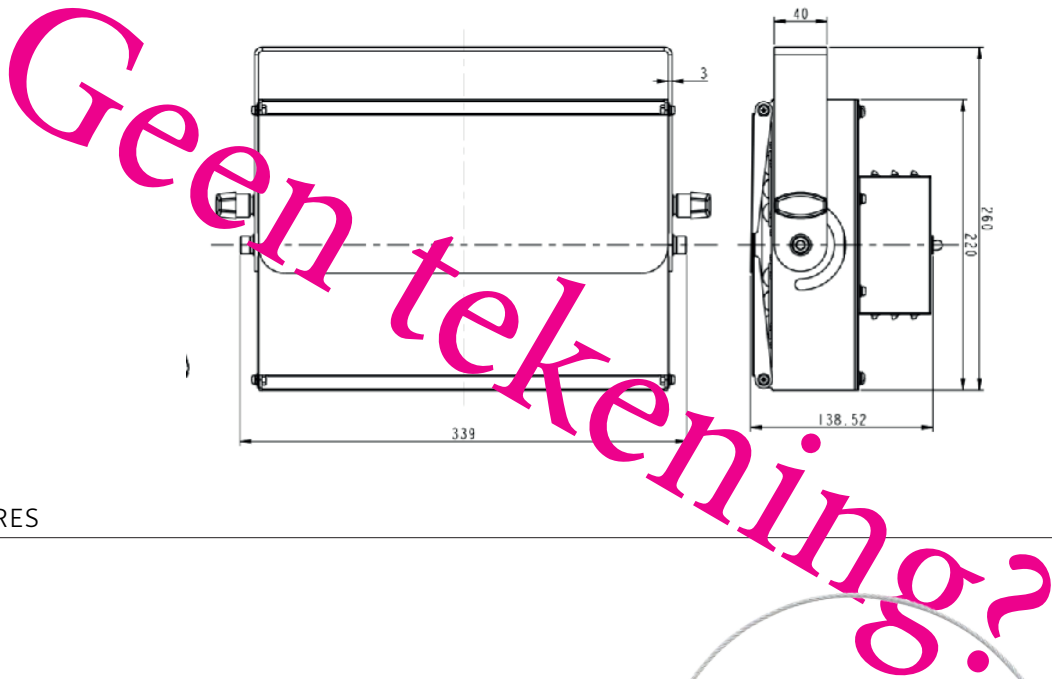

Easy Truss Clamp

PRODUCT DATA SHEET: LFE-200-B6

SIZES